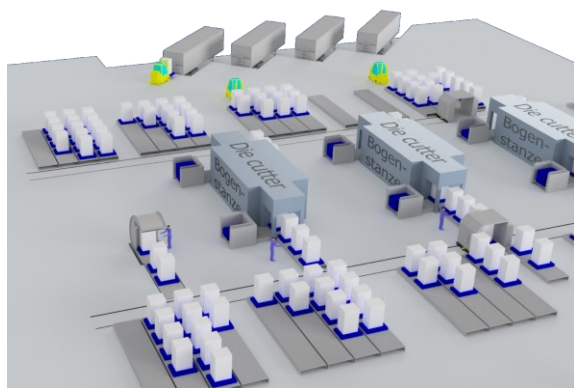

Professional conveyor systems & intelligent pile turners

**Product
information**

Pile turner and logistic for the packaging industries

Fully automated operation

Pile turner type VBH

Pile turner type VB

Pile turner type E

Pile turner type E with integrated conveyor system

Conveyor systems

Krifft
& Zipsner
Maschinenbau

Professional conveyor systems & intelligent pile turners

We move with
system!

Contact:

Industriestraße 4/17

D-57520 Steinebach/Sieg