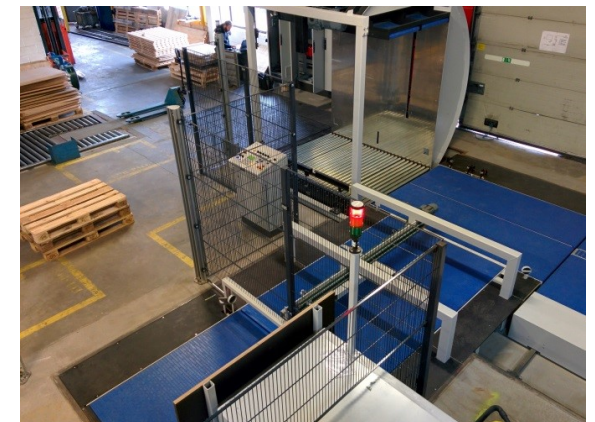

Professional conveyor systems & intelligent pile turners

**Product
information**

Pile turner and logistic for the packaging industries

Fully automated operation

Pile turner type VBH

Pile turner type VB

Pile turner type E

Pile turner type E with integrated conveyor system

Conveyor systems

Krifft
& Zipsner
Maschinenbau

Professional conveyor systems & intelligent pile turners

We move with
system!

Contact:

Industriestraße 4/17

D-57520 Steinebach/Sieg