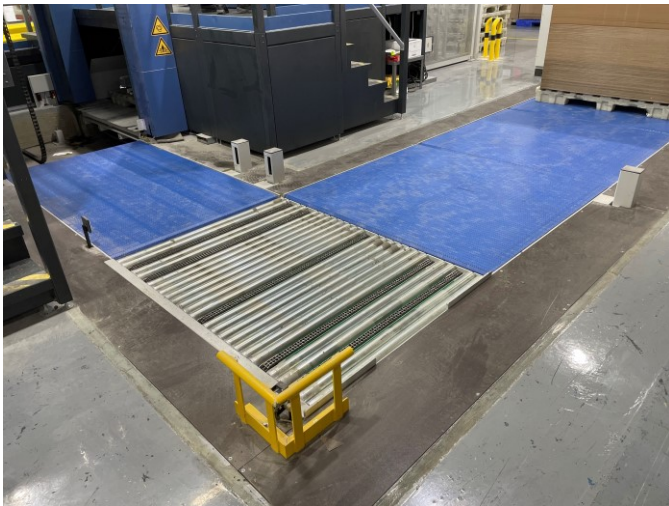

Professional conveyor systems & intelligent pile turners

**Product
information**

Pile turner and logistic for the packaging industries

Fully automated operation

Pile turner type VBH

Pile turner type VB

Pile turner type E

Pile turner type E with integrated conveyor system

Conveyor systems

Krifft
& Zipsner
Maschinenbau

Professional conveyor systems & intelligent pile turners

We move with
system!

Contact:

Industriestraße 4/17

D-57520 Steinebach/Sieg