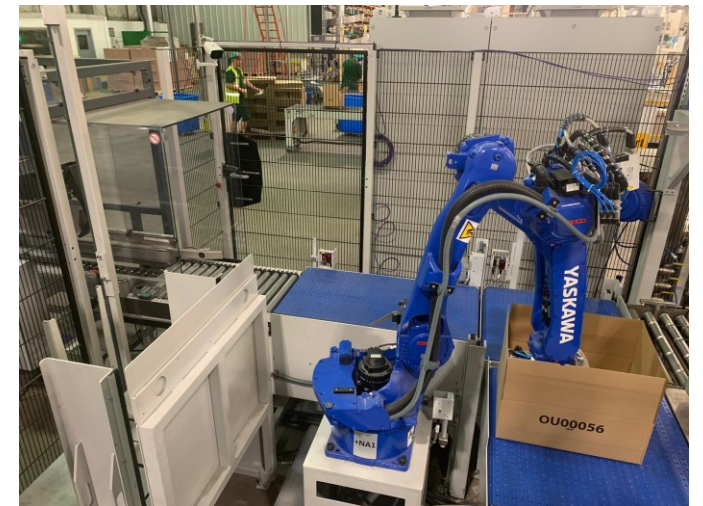

Professional conveyor systems & intelligent pile turners

**Product
information**

Pile turner and logistic for the packaging industries

Fully automated operation

Pile turner type VBH

Pile turner type VB

Pile turner type E

Pile turner type E with integrated conveyor system

Conveyor systems

Krifft
& Zipsner
Maschinenbau

Professional conveyor systems & intelligent pile turners

We move with
system!

Contact:

Industriestraße 4/17

D-57520 Steinebach/Sieg