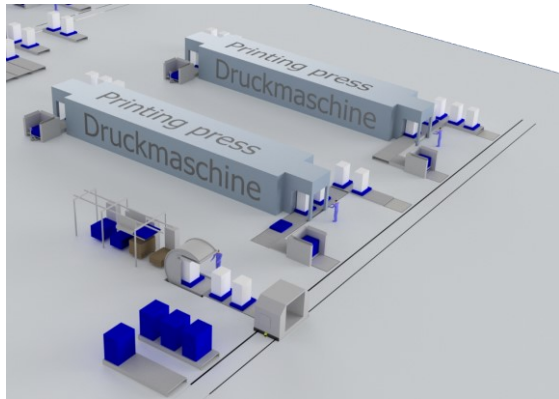

Professional conveyor systems & intelligent pile turners

**Product
information**

Pile turner and logistic for the packaging industries

Fully automated operation

Pile turner type VBH

Pile turner type VB

Pile turner type E

Pile turner type E with integrated conveyor system

Conveyor systems

Krifft
& Zipsner
Maschinenbau

Professional conveyor systems & intelligent pile turners

We move with
system!

Contact:

Industriestraße 4/17

D-57520 Steinebach/Sieg